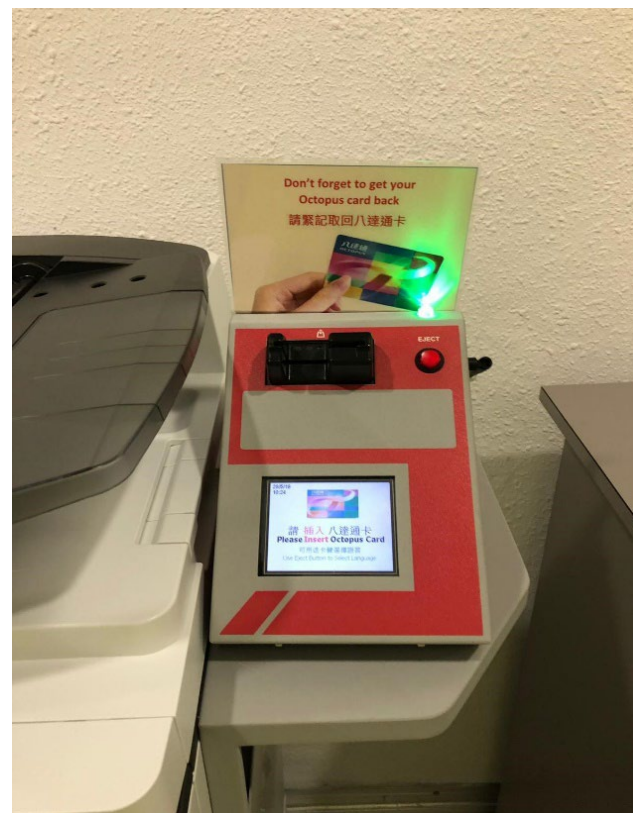

Crime Awareness & Prevention (Campus Theft)

- Library
- Classroom / Common Room
- Gym/Fitness Room
- Restaurant / Cafeteria
- Hostel / School Bus
- Theft of Bikes

Crime Awareness & Prevention (Theft Prevention Tips)

- Safe keeping of personal property anywhere / anytime
- No notebook computer / mobile phone / USB finger / Octopus left unattended
- Personal carriage bags with number locks
- Bikes secured with strong chains at designated bike stands

Library Theft

Theft of Octopus Card

Theft of Octopus Card

- ❖ If you find an Octopus card left behind at copying machine, please return it to library staff
- ❖ If you take away the Octopus card for personal use, you may commit an offence of ‘Theft’
- ❖ Any person who commits ‘Theft’ shall be guilty of an offence and shall be liable on conviction upon indictment to imprisonment for 10 years