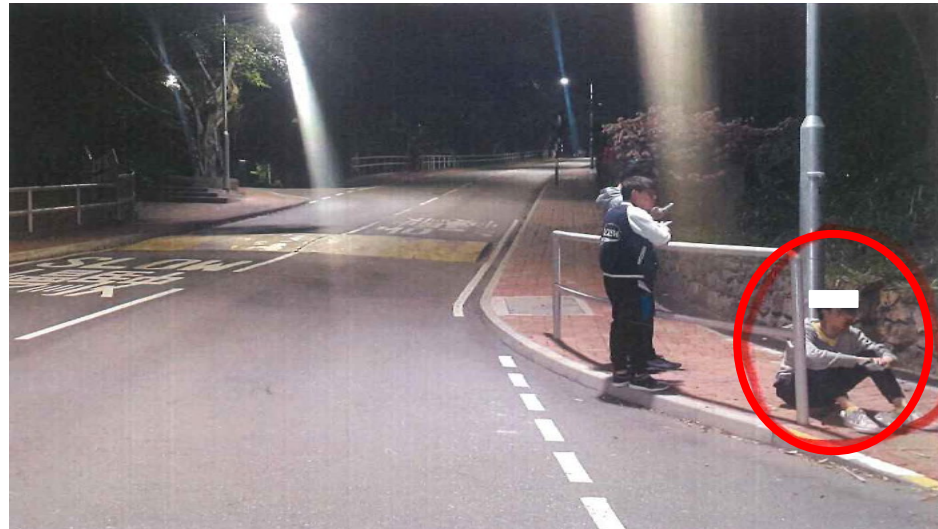

CUHK Campus

“Pedestrian Crossing”(One Way Traffic)

* Only Cautionary in nature to both pedestrians & drivers

CUHK Campus

“Pedestrian Crossing”(Two Way Traffic)

* Only Cautionary in nature to both pedestrians & drivers

Traffic Accidents

Traffic Accidents

Traffic Accidents

Motor-Driven Vehicles 電動車輛

Prohibited Samples

公眾地方禁駛的電動代步工具

CUHK Security & Transport Office

Location: Near Main Entrance of the University