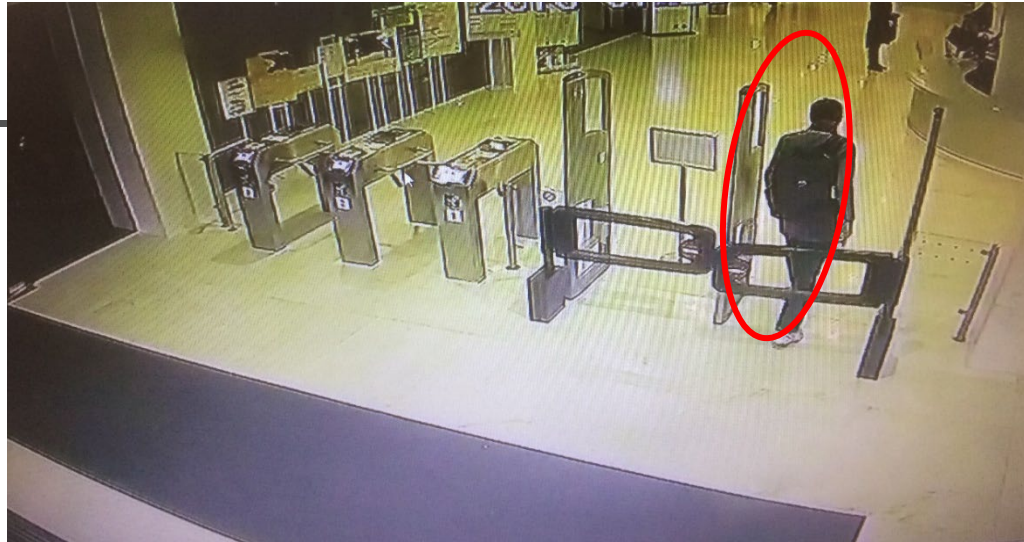

Crime Awareness & Prevention (Campus Theft)

- Library
- Classroom / Common Room
- Gym/Fitness Room
- Restaurant / Cafeteria
- Hostel / School Bus
- Theft of Bikes

Crime Awareness & Prevention (Theft Prevention Tips)

Library Theft

Theft of Octopus Card

Theft of Octopus Card

- ❖ If you find an Octopus card left behind at copying machine, please return it to library staff
- ❖ If you take away the Octopus card for personal use, you may commit an offence of ‘Theft’
- ❖ Any person who commits ‘Theft’ shall be guilty of an offence and shall be liable on conviction upon indictment to imprisonment for 10 years